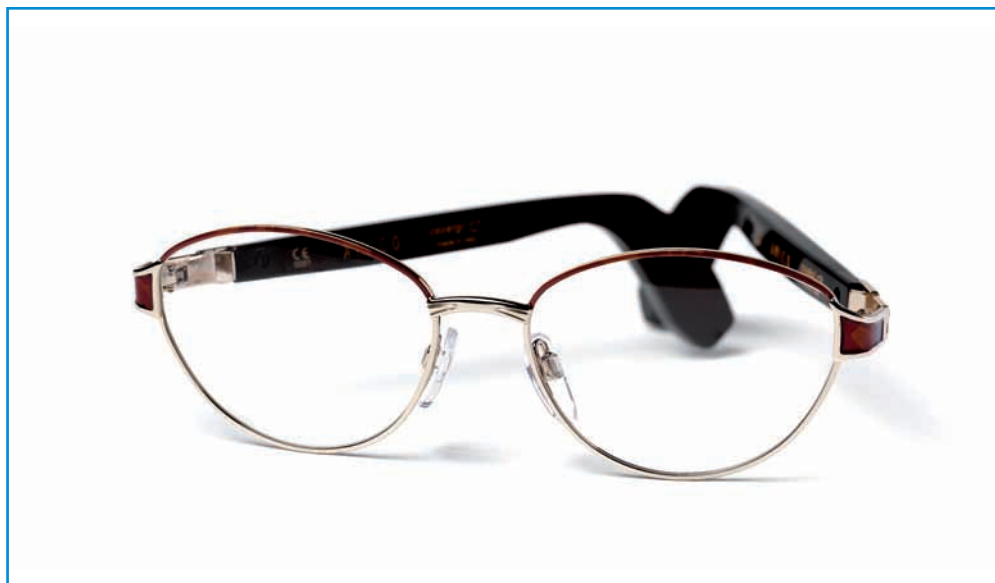

Measures
51/53/55

Bridge
16

Measures	51	53	55		
Code	638557A	638557B	638557C		

WOMAN

ANNA

Measures

48/50/52/54/56

Bridge