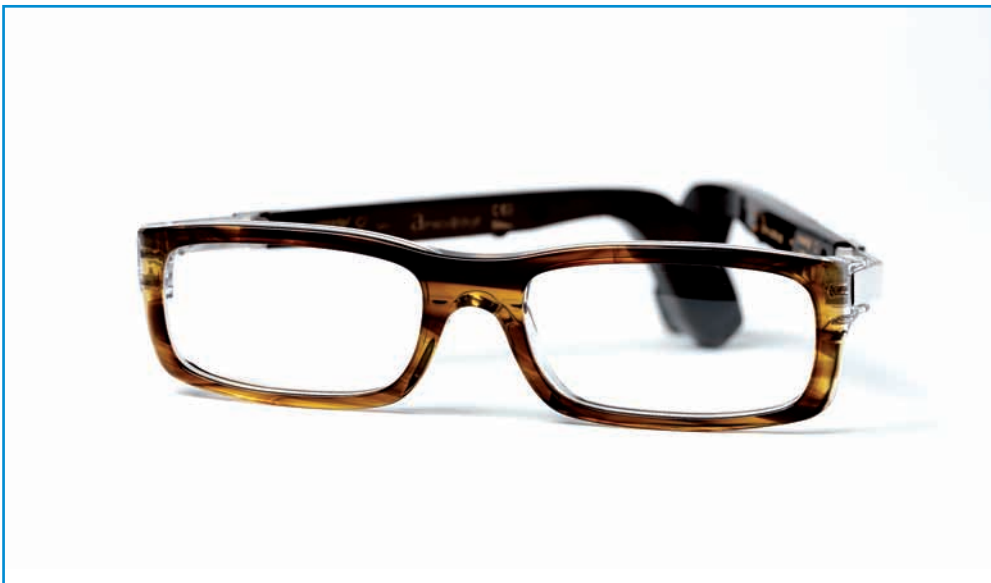

TURTLE

Measures
52/54/56/58

Bridge
17

Measures	52	54	56	58	
Code	638845A	638845B	638845C	638845D