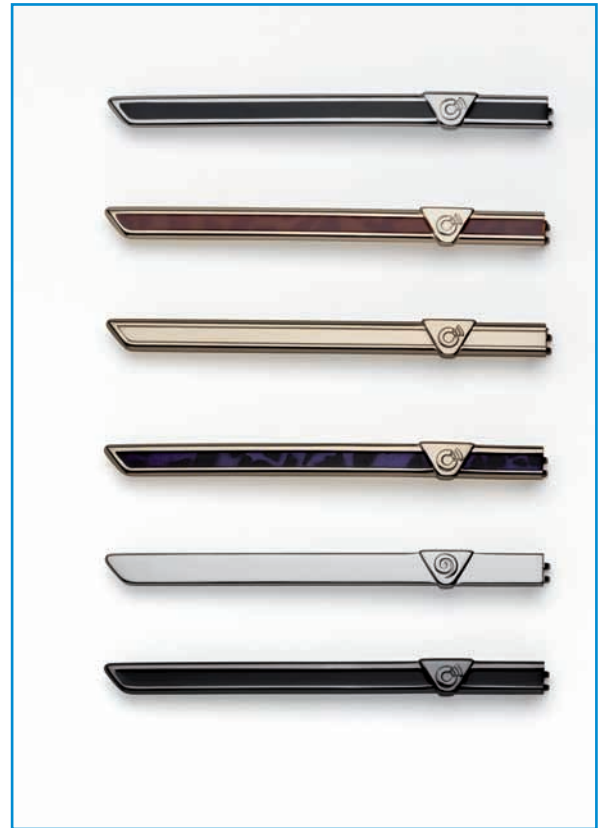

HEARING AID & METAL EXTENTION COLOURS

amico digit

BLUE

BROWN

BRILLIANT BLACK

PEARLED WHITE

GRAY

GOLD/WALNUT

GOLD

GOLD/BLUE

STEEL

BLACK

LENGTH (mm): L1 – 104.8; L2 – 109.8; L3 – 114.8; L4 – 119.8; L5 – 124.8; L6 – 129.8; L7 – 134.8

New frames can be assembled with all existing Coselgi hearing aids

FRAME COLLECTION